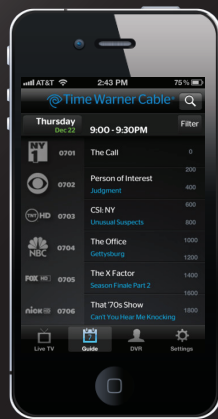

### FIND YOUR FAVORITES FASTER.

We'll automatically bring you the best-quality picture possible on any channel you choose. No more searching for HD or SD channels.

Use the **A** button on your remote to browse channels by category. For example, search by Sports or Kids to click through the channels under each topic or genre.

Use the **B** button on your remote to search for shows. Our user-friendly navigation helps you find specific channels or shows.

Press **GUIDE** on your remote to enter the Guide menu. Press **GUIDE** again to filter channels by On Demand and Favorites.

### MAKE ANY ROOM A TV ROOM.

Go to [twc.com/twctv](http://twc.com/twctv) to download the app.

Start watching any show, in any room, on any\* screen in your home. Roam from room to room with your tablet or smartphone without missing a minute. You can also search TV listings as well as record shows with DVR Manager.