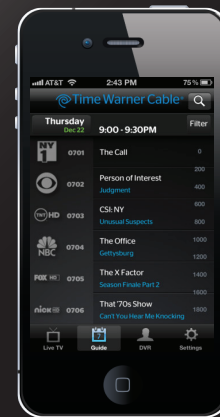

Programming is subject to availability in your area and the video package to which you subscribe. Not all equipment supports all services. To receive all services, Preferred TV, remote and lease of a digital Set-Top Box are required. Some functions require compatible Set-Top Box or DVR. Depending on your reception device, you may need additional equipment provided by Time Warner Cable to access certain channels to which you subscribe. Some channels require a digital Set-Top Box, Digital Adapter, or a CableCARD installed in a customer-owned Unidirectional Digital Cable Product (UDCP); others require a CableCARD-equipped UDCP used in conjunction with a Tuning Adapter. Only certain Starter and Standard TV channels are accessible with the Digital Adapter. Visit twc.com for more information. TWC TV* requires Standard TV or higher, Roku 2 or 3, iPad or iPhone with iOS 7.0 or higher, Kindle Fire HD/HDX, Xbox One®, Xbox 360®, Samsung Smart TV (2012 or newer) and/or Android 2.3 smartphone or Android 4.0 tablet and WiFi connection. TWC-authorized modem required for in-home viewing and minimum 1.5 Mbps connection recommended for out-of-home viewing. Some functions require compatible Set-Top Box or DVR. Programming is subject to availability in your area and the video package to which you subscribe. Not all equipment supports all services. © 2016 Time Warner Cable Enterprises LLC. All rights reserved. Time Warner Cable and the eye/ear logo are trademarks of Time Warner Inc., used under license. All trademarks remain the property of their respective owners.

TURN YOUR DEVICES INTO TVS AT HOME OR ON-THE-GO.

With the TWC TV® app, you can watch up to 300 live channels and 10,000 On Demand shows and movies on virtually any device, anywhere in your home. Plus, you can catch select live TV and On Demand choices when you're away from home.