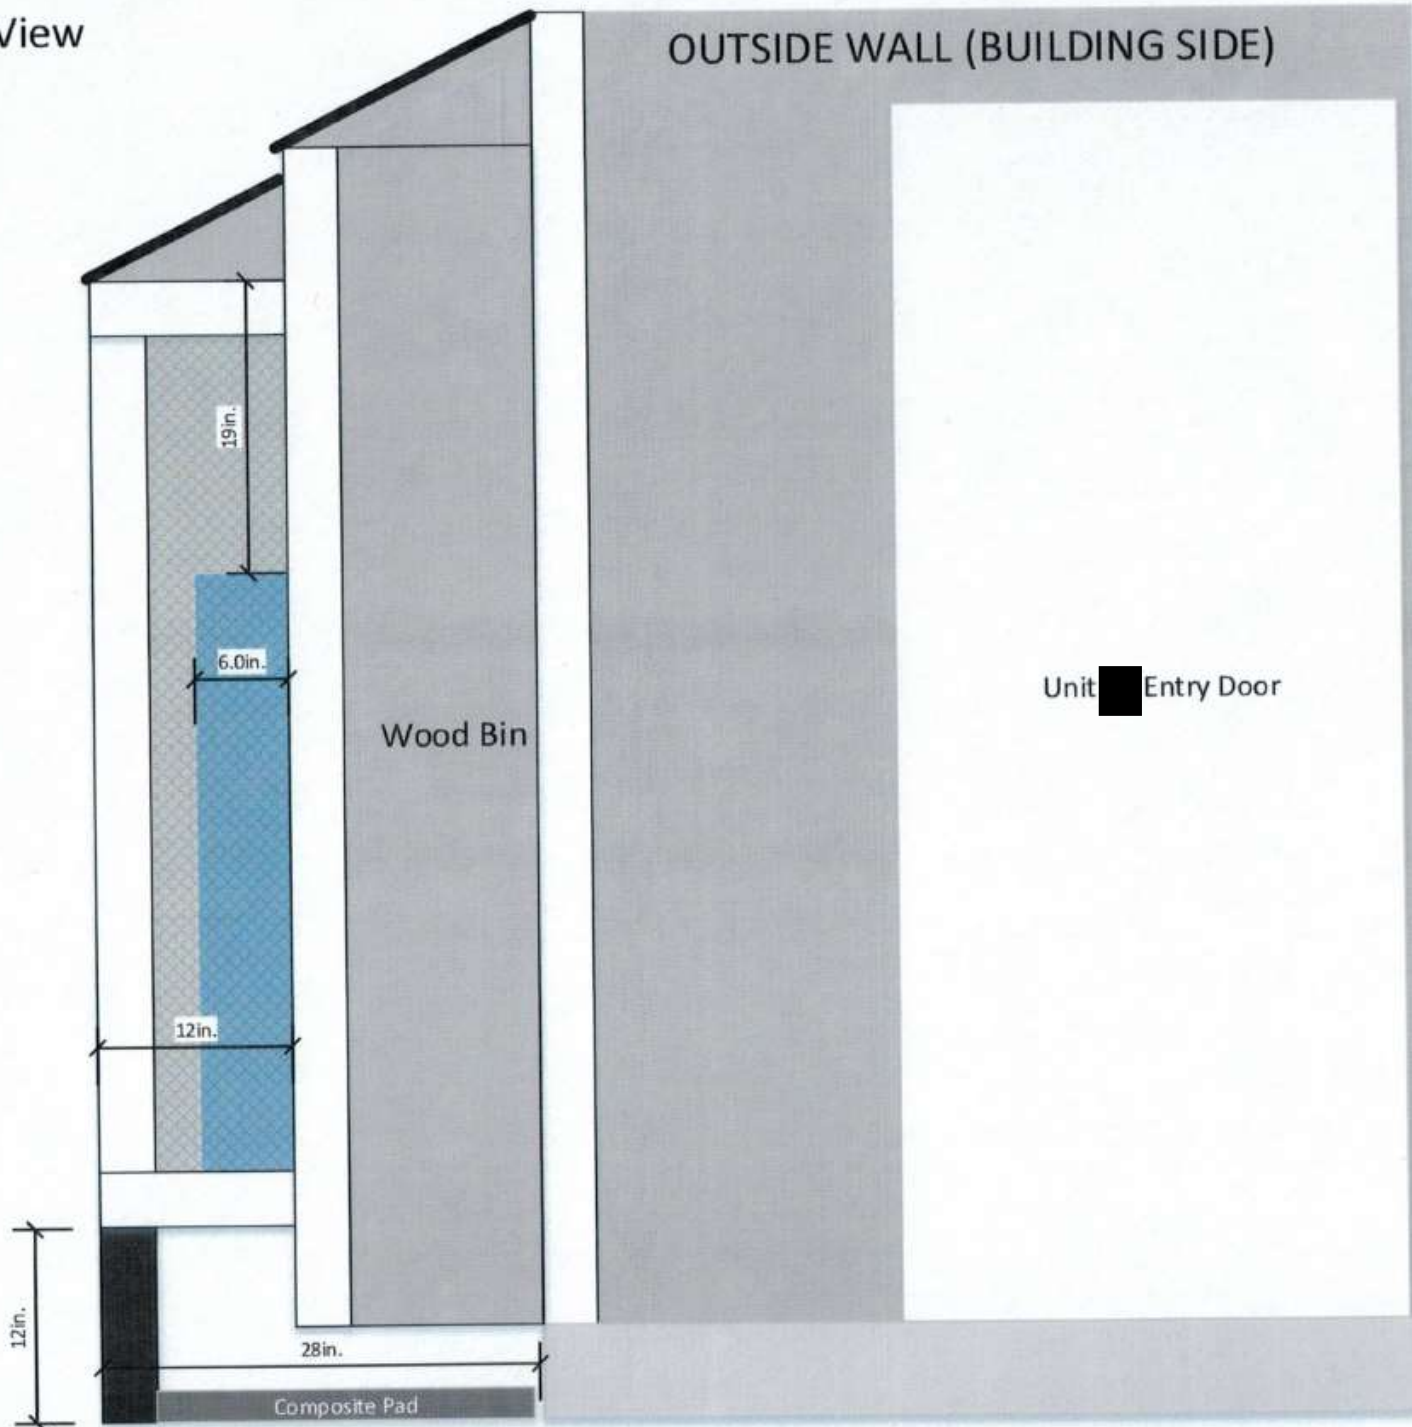

Top View

MRE Unit ■ Outdoor Heat Pump

Heat Pump Only

Condo Entry Door

Top View

With Shed Enclosure

Front View

Heat Pump Only

Scale: 1 inch = 12 inches

Mad River Property Management PO Box 1147 Campton, NH 03223

Rev 1.0 - 6/11/2018

Front View

With Enclosure

Scale: 1 inch = 12 inches

Left View

OUTSIDE WALL (BUILDING SIDE)

With Enclosure

Scale: 1 inch = 12 inches

Mad River Property Management PO Box 1147 Campton, NH 03223

Rev 1.0 - 6/11/2018

Right View

With Enclosure

Scale: 1 inch = 12 inches

Mad River Property Management PO Box 1147 Campton, NH 03223