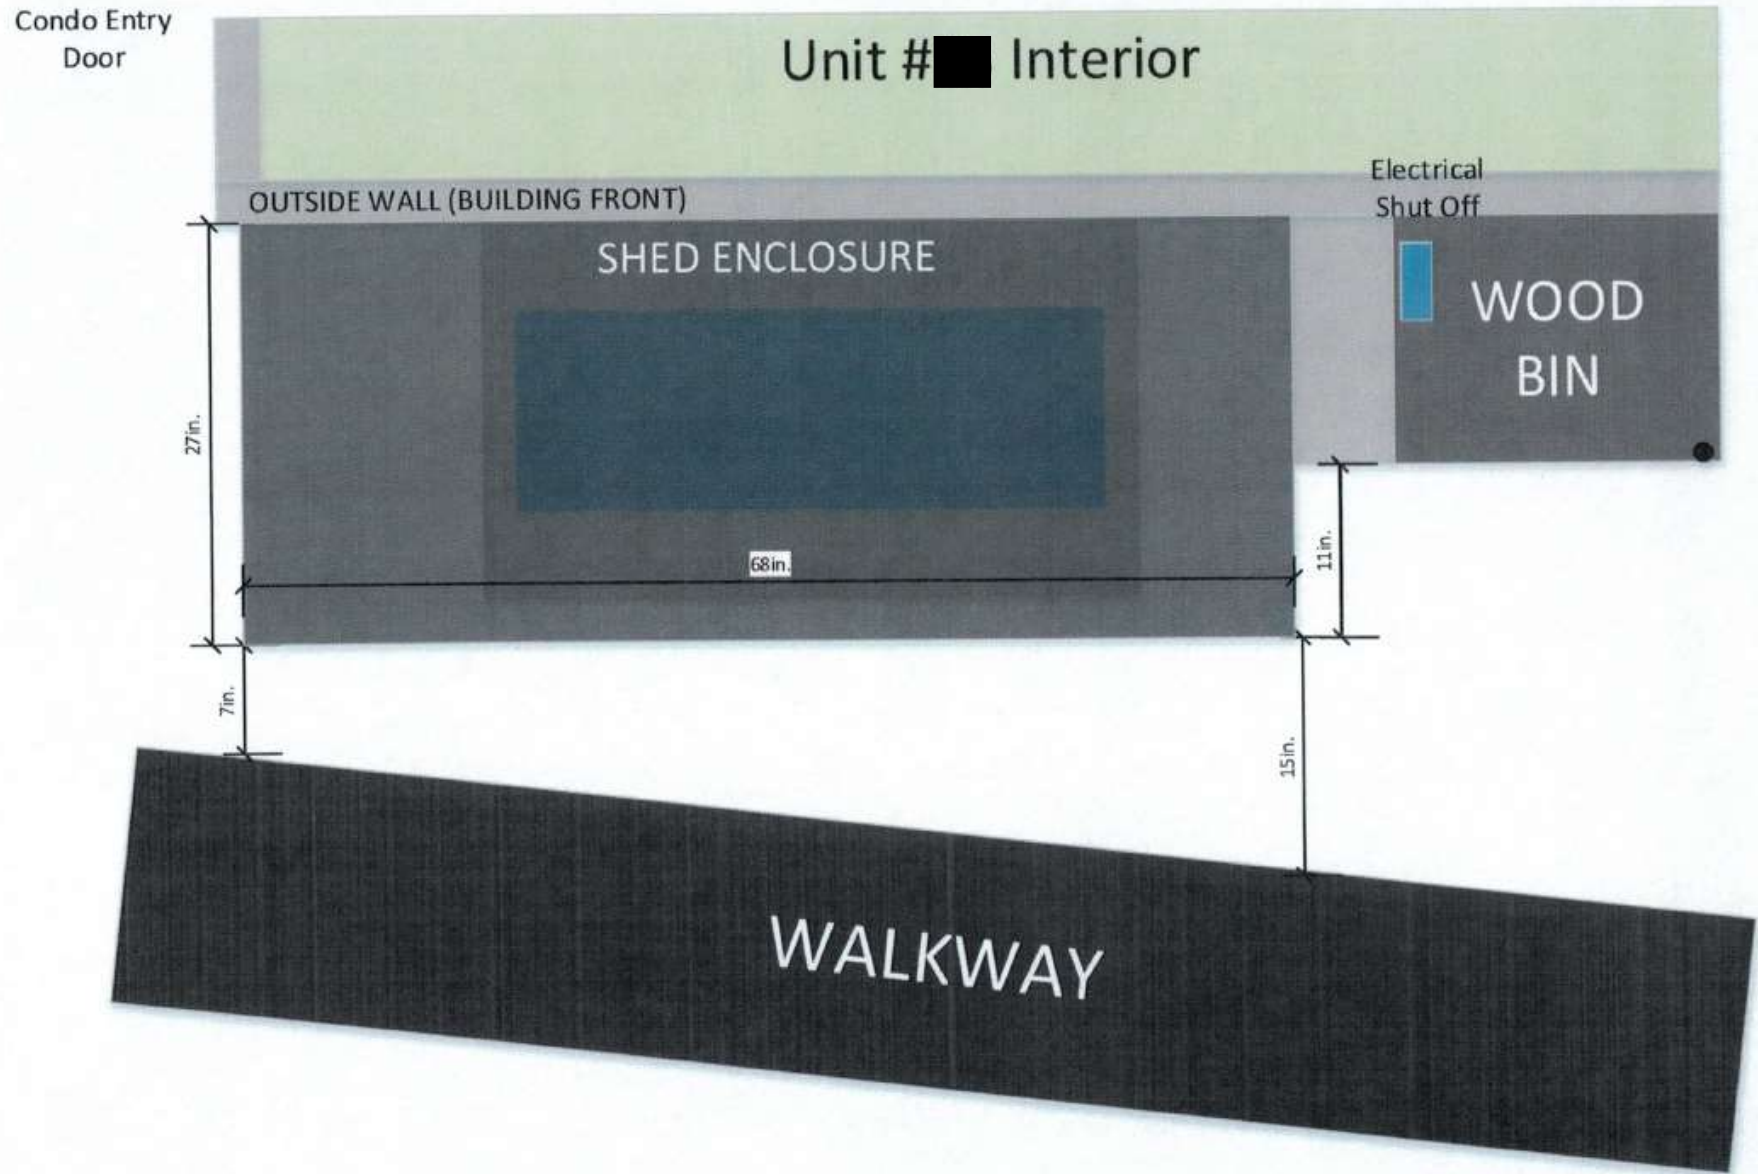

Top View

MRE Unit ■ Outdoor Heat Pump

Heat Pump Only

Condo Entry Door

Top View

With Shed Enclosure

Front View

Heat Pump Only

Scale: 1 inch = 12 inches

Mad River Property Management PO Box 1147 Campton, NH 03223

Rev 1.0 - 6/11/2018

Front View

With Enclosure

Scale: 1 inch = 12 inches

Left View

OUTSIDE WALL (BUILDING SIDE)

With Enclosure

Scale: 1 inch = 12 inches

Mad River Property Management PO Box 1147 Campton, NH 03223

Rev 1.0 - 6/11/2018

Right View

With Enclosure

Scale: 1 inch = 12 inches

Mad River Property Management PO Box 1147 Campton, NH 03223