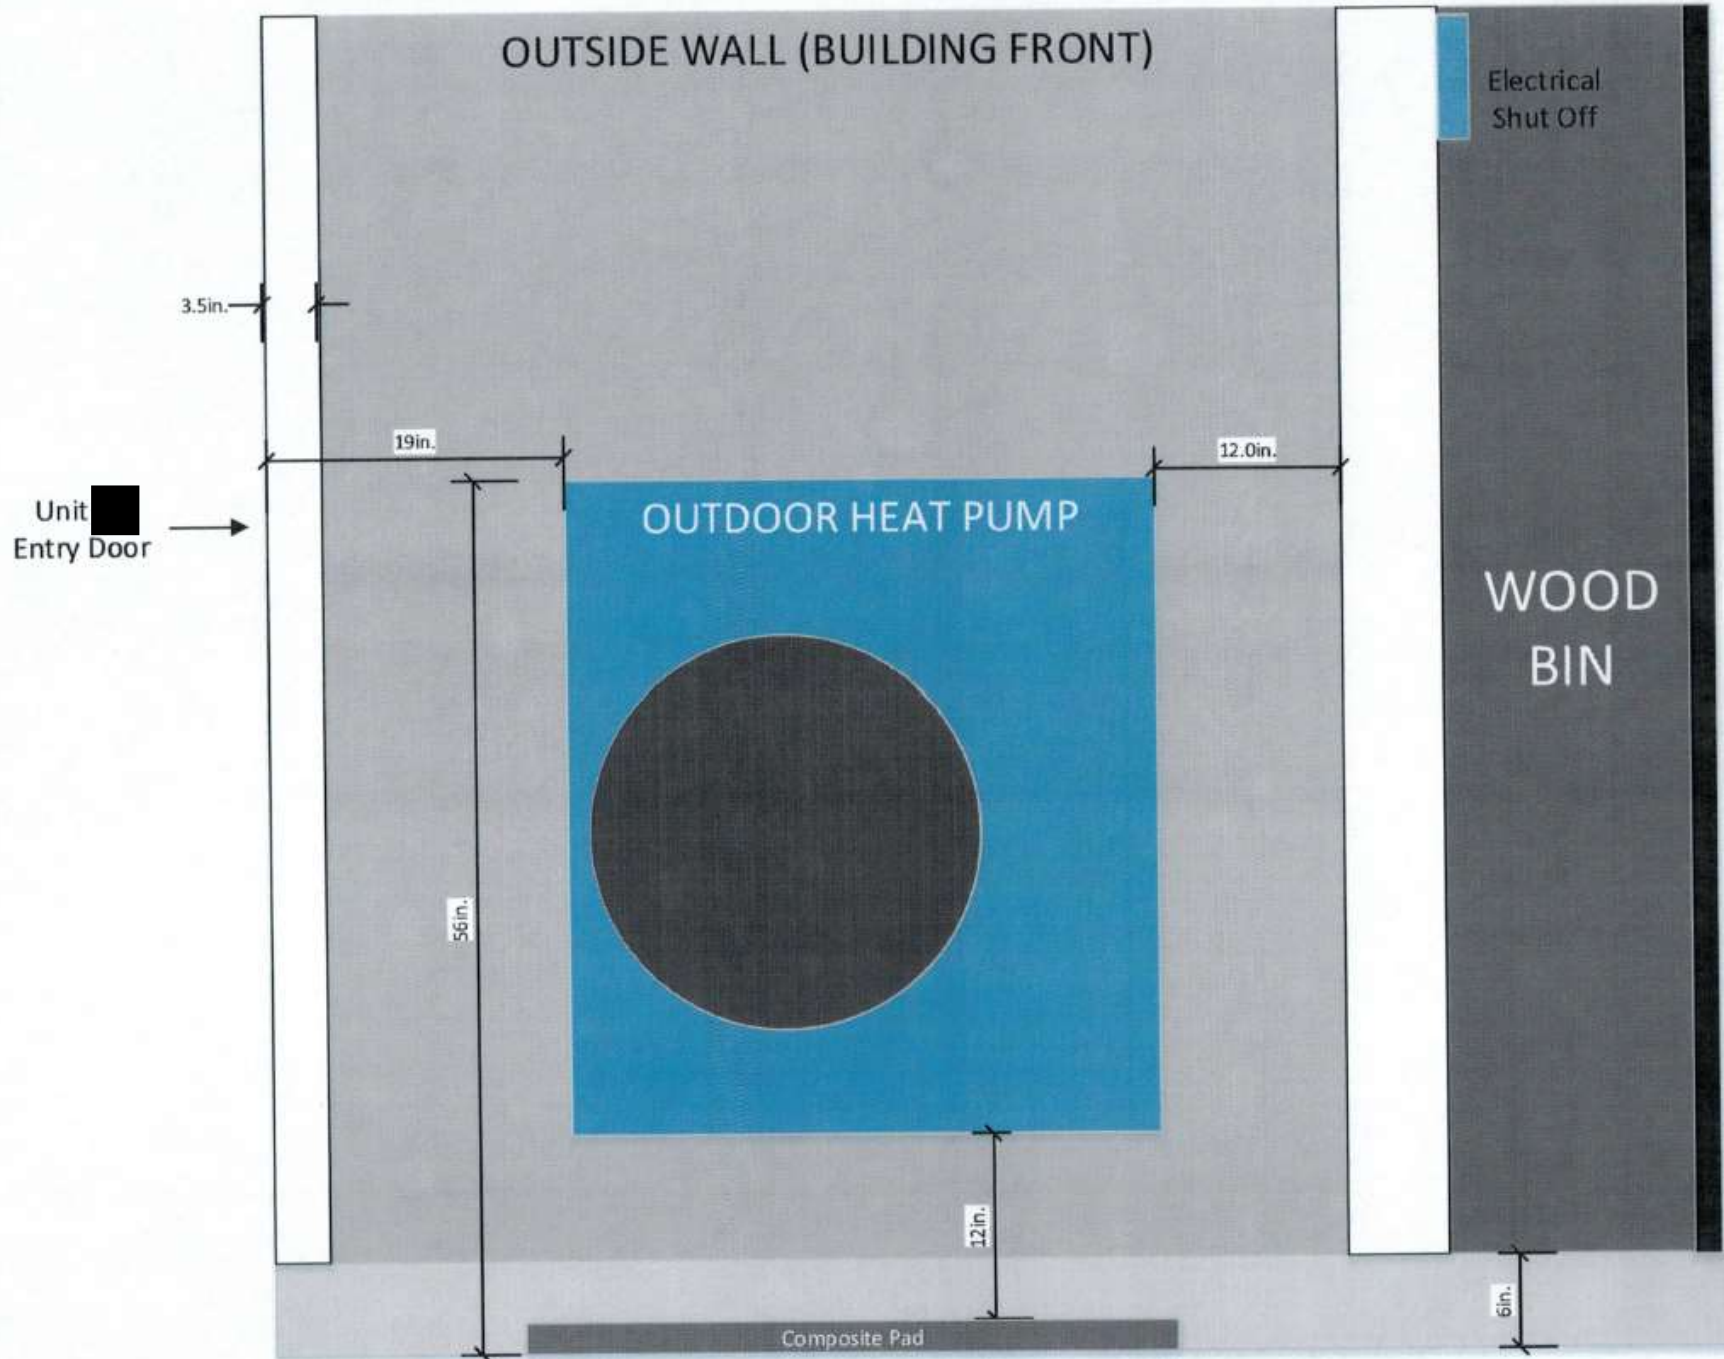

Top View

MRE Unit ■ Outdoor Heat Pump

Heat Pump Only

Condo Entry Door

Top View

With Shed Enclosure

Front View

Heat Pump Only

Scale: 1 inch = 12 inches

Mad River Property Management PO Box 1147 Campton, NH 03223

Rev 1.0 - 6/11/2018

Front View

With Enclosure

Scale: 1 inch = 12 inches

Left View

OUTSIDE WALL (BUILDING SIDE)

With Enclosure

Scale: 1 inch = 12 inches

Mad River Property Management PO Box 1147 Campton, NH 03223

Rev 1.0 - 6/11/2018

Right View

With Enclosure

Scale: 1 inch = 12 inches

Mad River Property Management PO Box 1147 Campton, NH 03223