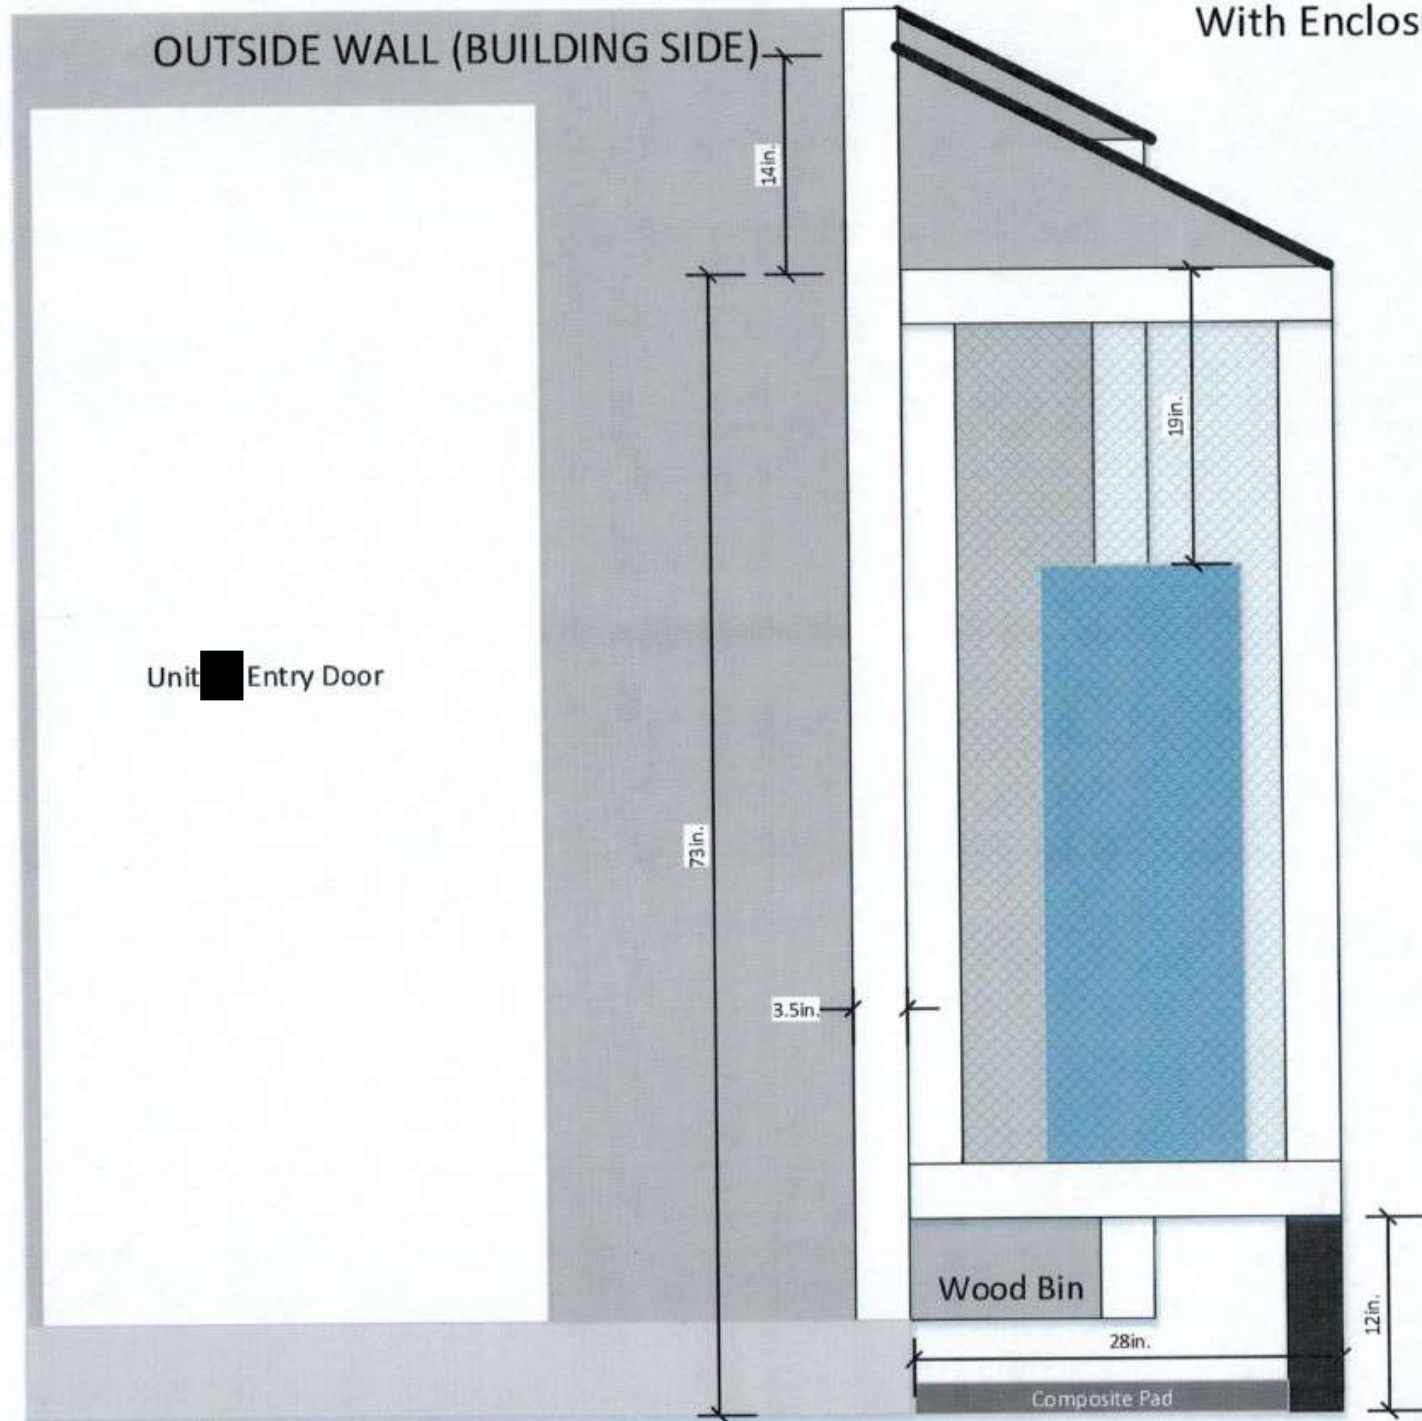

Top View

MRE Unit ■ Outdoor Heat Pump

Heat Pump Only

Condo Entry Door

Top View

With Shed Enclosure

Front View

Heat Pump Only

Scale: 1 inch = 12 inches

Mad River Property Management PO Box 1147 Campton, NH 03223

Rev 1.0 - 6/11/2018

Front View

With Enclosure

Scale: 1 inch = 12 inches

Left View

OUTSIDE WALL (BUILDING SIDE)

With Enclosure

Scale: 1 inch = 12 inches

Mad River Property Management PO Box 1147 Campton, NH 03223

Rev 1.0 - 6/11/2018

Right View

With Enclosure

Scale: 1 inch = 12 inches

Mad River Property Management PO Box 1147 Campton, NH 03223