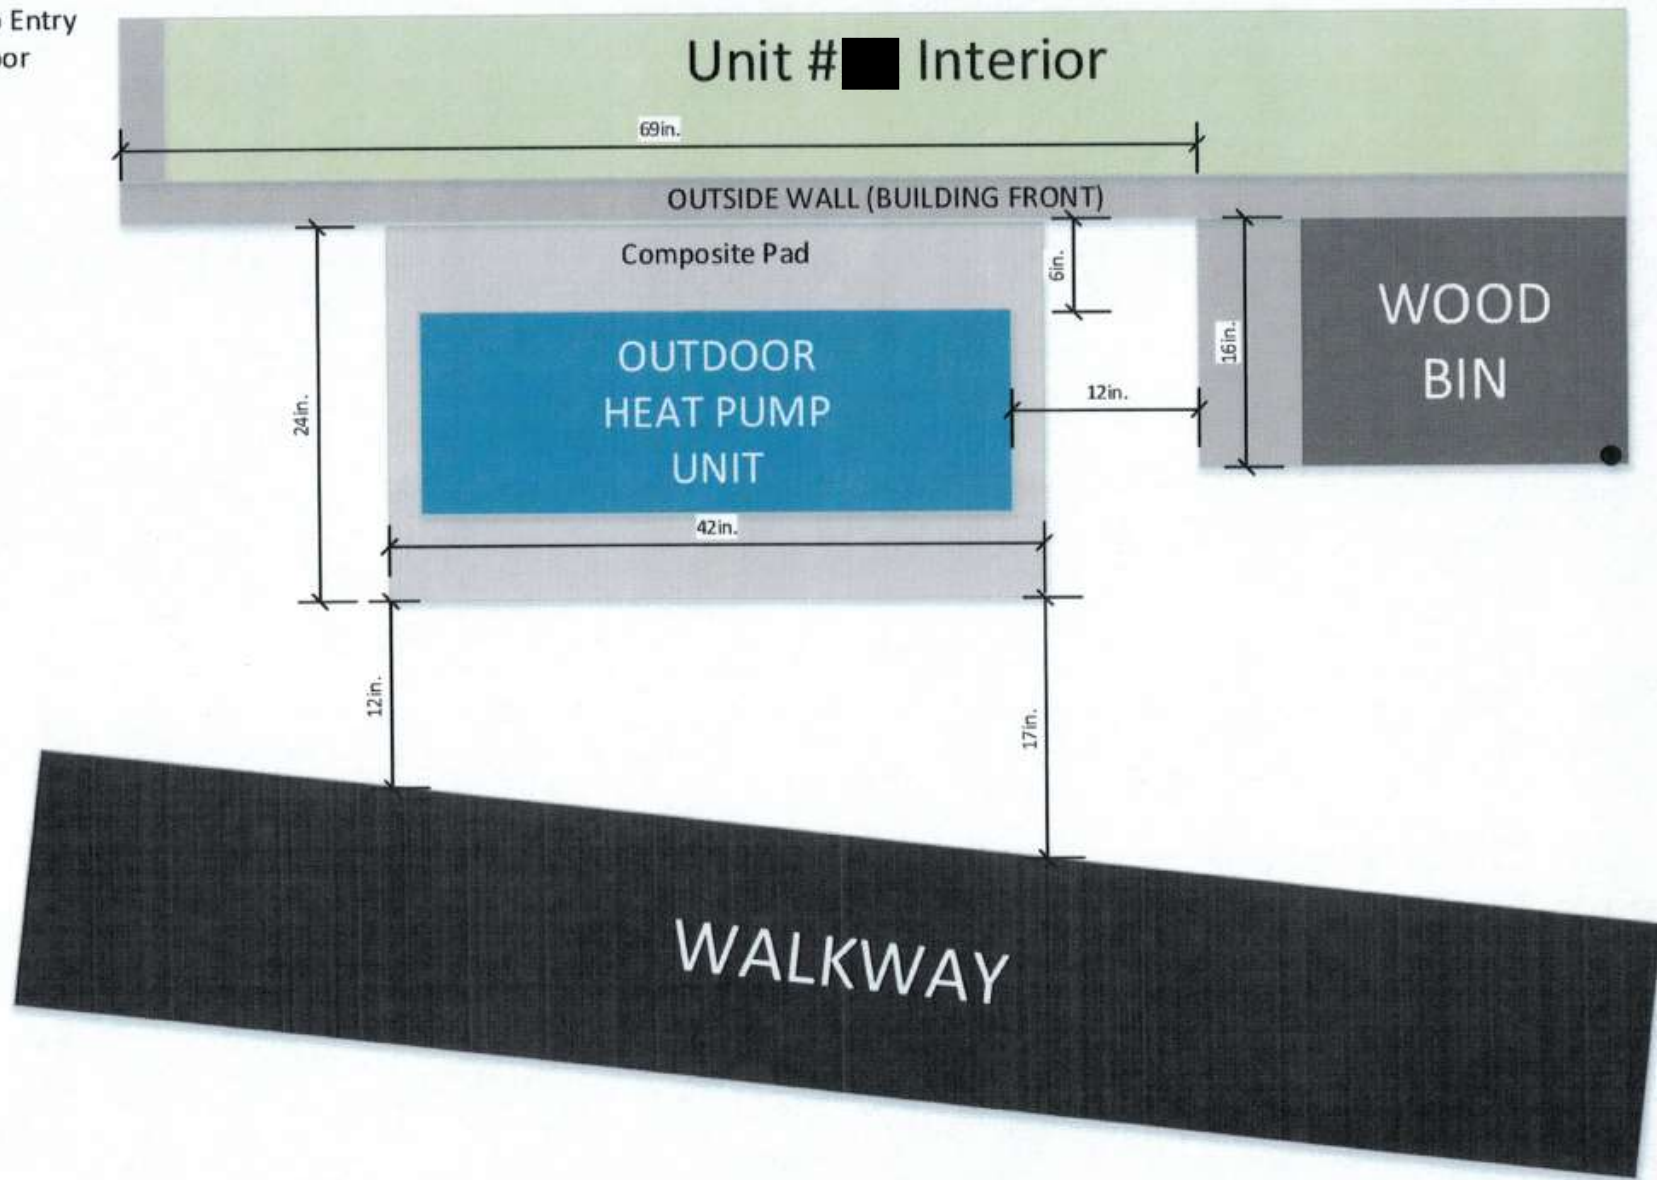

Top View

MRE Unit ■ Outdoor Heat Pump

Heat Pump Only

Condo Entry Door

Top View

With Shed Enclosure

Front View

Heat Pump Only

Scale: 1 inch = 12 inches

Mad River Property Management PO Box 1147 Campton, NH 03223

Rev 1.0 - 6/11/2018

Front View

With Enclosure

Scale: 1 inch = 12 inches

Left View

OUTSIDE WALL (BUILDING SIDE)

With Enclosure

Scale: 1 inch = 12 inches

Mad River Property Management PO Box 1147 Campton, NH 03223

Rev 1.0 - 6/11/2018

Right View

With Enclosure

Scale: 1 inch = 12 inches

Mad River Property Management PO Box 1147 Campton, NH 03223