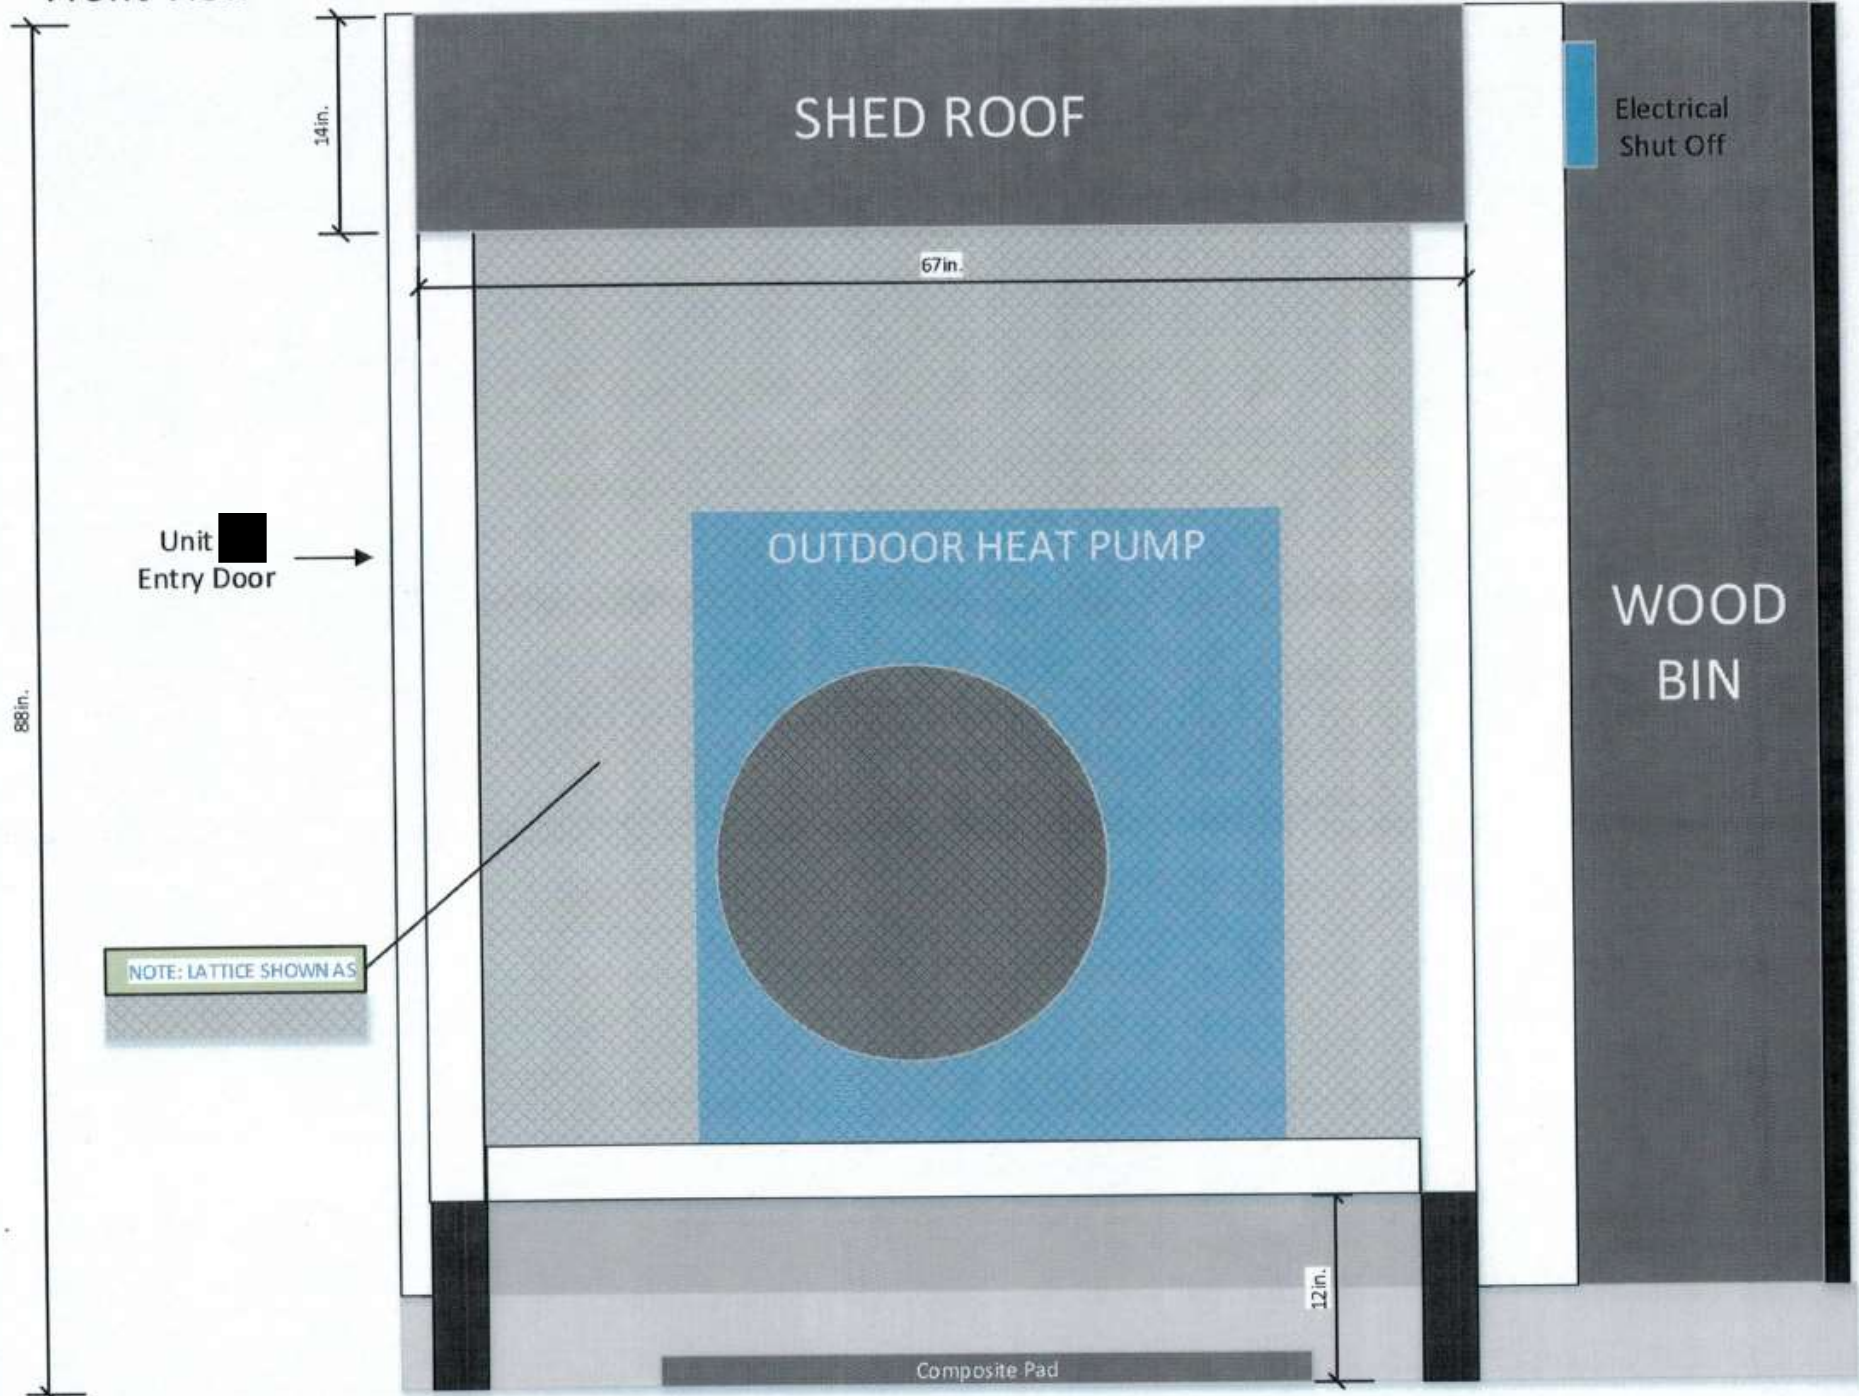

Top View

MRE Unit ■ Outdoor Heat Pump

Heat Pump Only

Condo Entry Door

Top View

With Shed Enclosure

Front View

Heat Pump Only

Scale: 1 inch = 12 inches

Mad River Property Management PO Box 1147 Campton, NH 03223

Rev 1.0 - 6/11/2018

Front View

With Enclosure

Scale: 1 inch = 12 inches

Left View

OUTSIDE WALL (BUILDING SIDE)

With Enclosure

Scale: 1 inch = 12 inches

Mad River Property Management PO Box 1147 Campton, NH 03223

Rev 1.0 - 6/11/2018

Right View

With Enclosure

Scale: 1 inch = 12 inches

Mad River Property Management PO Box 1147 Campton, NH 03223